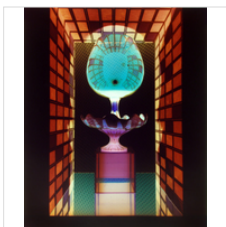

\$5,400

ROBERT CALAFIORE
Untitled, 2013
Pinhole camera chromogenic print

40 × 30 in
101.6 × 76.2 cm

\$5,400

ROBERT CALAFIORE
Untitled, 2013
Pinhole camera chromogenic print

40 × 30 in
101.6 × 76.2 cm

\$5,400