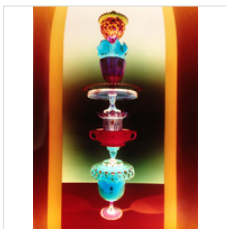

ROBERT CALAFIORE
Untitled, 2012
Pinhole camera chromogenic print

40 × 30 in
101.6 × 76.2 cm

$5,400