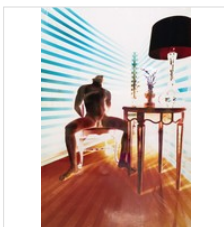

ROBERT CALAFIORE
Untitled, 2008-2011
Pinhole camera chromogenic print

40 × 30 in
101.6 × 76.2 cm

$5,400