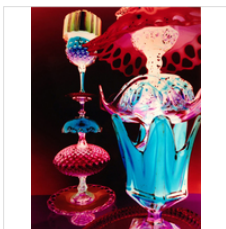

ROBERT CALAFIORE
Untitled, 2013
Pinhole camera chromogenic print

40 × 30 in
101.6 × 76.2 cm

$5,400