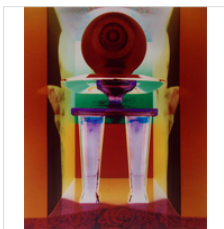

24 × 20 in
61 × 50.8 cm

\$3,500

ROBERT CALAFIORE
Untitled, 2016
Pinhole camera chromogenic print

20 × 16 in
50.8 × 40.6 cm

\$2,900

ROBERT CALAFIORE
Untitled, 2016
Pinhole camera chromogenic print

20 × 16 in
50.8 × 40.6 cm