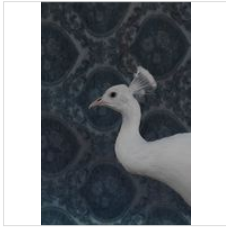

\$2,900

ROBERT CALAFIORE
Untitled, 2008-2011
Pinhole camera chromogenic print

40 × 30 in
101.6 × 76.2 cm

\$5,400

ROBERT CALAFIORE
Untitled, 2008-2011
Pinhole camera chromogenic print

40 × 30 in
101.6 × 76.2 cm

\$5,400

CLAIRE ROSEN

White Peacock No. 9490, 2018

Archival pigment print

16 1/2 × 11 in
41.9 × 27.9 cm
Edition of 15
\$800

25 1/2 × 17 in
64.8 × 43.2 cm
Edition of 10
\$2,000

36 × 24 in
91.4 × 61 cm
Edition of 7
\$3,000