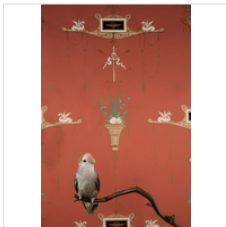

\$5,400

CLAIRE ROSEN

White Peacock No. 9490, 2018

Archival pigment print

16 1/2 × 11 in
41.9 × 27.9 cm
Edition of 15
\$800

25 1/2 × 17 in
64.8 × 43.2 cm
Edition of 10
\$2,000

36 × 24 in
91.4 × 61 cm
Edition of 7
\$3,000

60 × 40 in
152.4 × 101.6 cm
Edition of 5
\$4,000

XXXXXXXXXXXXXXXXXXXX
XX XX XX XX
XXXXXXXXXXXXXXXXXXXX
XX 000

CLAIRE ROSEN

Rosy-Faced Lovebird No. 7548, 2012-2018

Archival pigment print

16 1/2 × 11 in
41.9 × 27.9 cm
Edition of 15
\$800