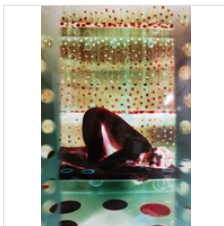

ROBERT CALAFIORE
Untitled, 2008-2011
Pinhole camera chromogenic print

40 × 30 in
101.6 × 76.2 cm

$5,400