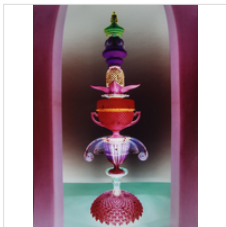

FOTO RELEVANCE
Glass Relics

May 17, 2019 - Jun 29, 2019 · 616 Hawthorne St., Houston, US

ROBERT CALAFIORE
Ogetti di Vetro, Smeraldo, 2015
Pinhole camera chromogenic print

72 × 120 in
182.9 × 304.8 cm

\$19,000