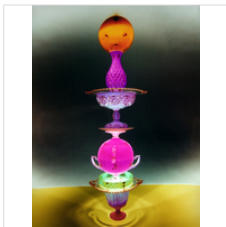

ROBERT CALAFIORE
Untitled, 2009-2012
Pinhole camera chromogenic print

40 × 30 in
101.6 × 76.2 cm

$5,400