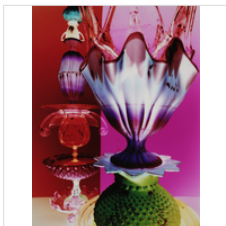

ROBERT CALAFIORE
Untitled, 2013
Pinhole camera chromogenic print

40 × 30 in
101.6 × 76.2 cm

$5,400