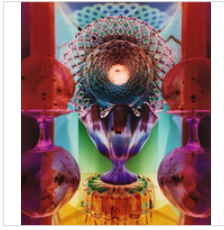

ROBERT CALAFIORE
Untitled, 2017
Pinhole camera chromogenic print

24 × 20 in
61 × 50.8 cm

$3,500