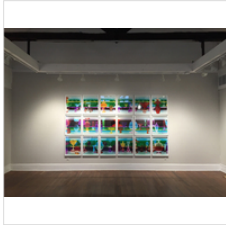

FOTO RELEVANCE
Glass Relics

May 17, 2019 - Jun 29, 2019 · 616 Hawthorne St., Houston, US

ROBERT CALAFIORE
Ogetti di Vetro, Smeraldo, 2015
Pinhole camera chromogenic print

72 × 120 in
182.9 × 304.8 cm

\$19,000

ROBERT CALAFIORE
Untitled, 2012
Pinhole camera chromogenic print

40 × 30 in
101.6 × 76.2 cm

\$5,400

ROBERT CALAFIORE
Untitled, 2012
Pinhole camera chromogenic print

40 × 30 in
101.6 × 76.2 cm

\$5,400

ROBERT CALAFIORE
Untitled, 2018
Pinhole camera chromogenic print