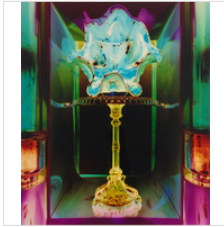

ROBERT CALAFIORE
Untitled, 2016
Pinhole camera chromogenic print

20 × 16 in
50.8 × 40.6 cm

\$2,900

ROBERT CALAFIORE
Untitled, 2017
Pinhole camera chromogenic print

24 × 20 in
61 × 50.8 cm

\$3,500

ROBERT CALAFIORE
Untitled, 2017
Pinhole camera chromogenic print