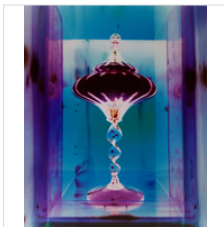

ROBERT CALAFIORE
Untitled, 2016
Pinhole camera chromogenic print

20 × 16 in
50.8 × 40.6 cm

$2,900