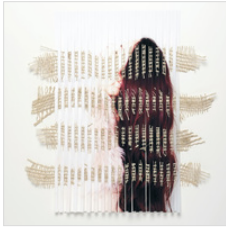

11 11/50 × 11 11/50 in
28.5 × 28.5 cm
Unique

\$1,200

LOU PERALTA

Disassemble #31, 2018
Archival pigment print and luffa

34 3/5 × 18 3/10 in
87.9 × 46.5 cm
Edition #1 of 7 + 1AP

\$2,500

LOU PERALTA

Disassemble #28, 2018
Archival pigment print with woven cord