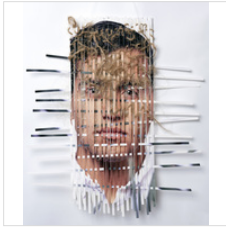

\$2,000

LOU PERALTA

Disassemble #34, 2019
Archival pigment print on rice paper with copper wire

23 31/50 × 17 71/100 × 3 27/50 in
60 × 45 × 9 cm
Edition #1 of 10 + 1AP

\$2,000

LOU PERALTA

Disassemble #50, 2019
Archival pigment print with henequen thread and cord