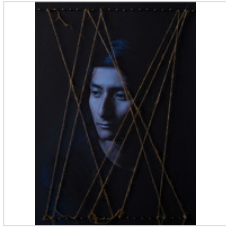

LOU PERALTA

Disassemble #24-2, 2018

Archival pigment print mounted on wood board with nails & cord

20 × 17 in

50.8 × 43.2 cm

Edition #1 of 3 + 1AP

$3,000
as diptych with
Disassemble #24-1