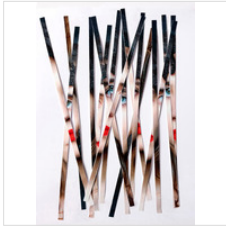

LOU PERALTA

Disassemble #25, 2019
Archival pigment print on white board

27 1/2 × 19 in
69.9 × 48.3 cm
Edition #1 of 10 + 1AP

$1,500