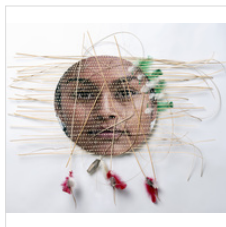

LOU PERALTA

Disassemble #38, 2019
Archival pigment print with bamboo, feathers and henequen thread

33 23/50 × 26 9/25 × 39/50 in
85 × 67 × 2 cm
Unique

$4,000
(framed as is)