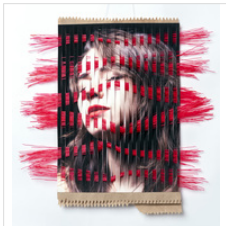

LOU PERALTA

Disassemble #49, 2019
Archival pigment print with red escobilla and kraft paper

11 11/50 × 11 11/50 in
28.5 × 28.5 cm
Unique

$1,200