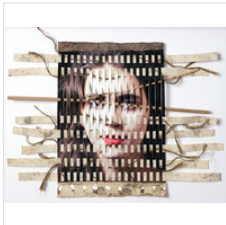

17 3/25 × 14 19/25 in
43.5 × 37.5 cm
Unique

\$2,000

LOU PERALTA

Disassemble #26, 2018
Archival pigment print with bamboo, cord, & amate paper

12 × 13 in
30.5 × 33 cm
Edition #1 of 3 + 1AP

\$2,000

LOU PERALTA