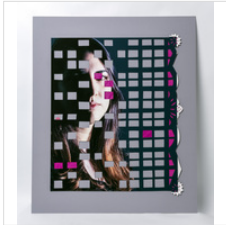

Edition #1 of 3 + 1AP

\$1,500

LOU PERALTA

Disassemble #47, 2019
Archival pigment print

26 57/100 × 26 57/100 in
67.5 × 67.5 cm
Edition #1 of 10 + 1AP

\$3,000

LOU PERALTA

Disassemble #44, 2019
Archival pigment print with pink tissue paper