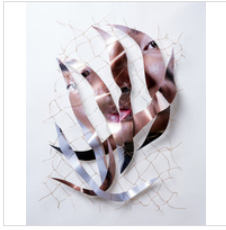

LOU PERALTA

Disassemble #37, 2019
Archival pigment print on metallic paper with copper wire

27 4/25 × 19 17/25 × 2 9/25 in
69 × 50 × 6 cm
Unique

$3,000