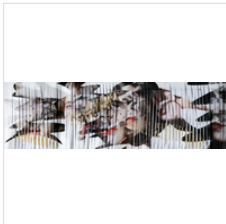

11 11/50 × 11 11/50 in
28.5 × 28.5 cm
Unique

\$1,200

LOU PERALTA

Disassemble #31, 2018
Archival pigment print and luffa

34 3/5 × 18 3/10 in
87.9 × 46.5 cm
Edition #1 of 7 + 1AP

\$2,500

LOU PERALTA

Disassemble #28, 2018
Archival pigment print with woven cord