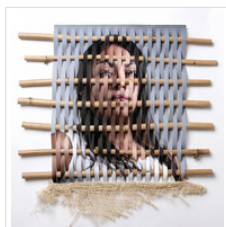

\$4,000
(framed as is)

LOU PERALTA

Disassemble #43, 2019
Archival pigment print with hand made silk thread, fragments of silk cocoon and wood

23 3/100 × 17 51/100 × 2 in
58.5 × 44.5 × 5.1 cm
Unique

\$3,000