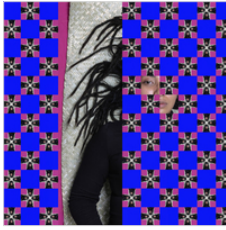

LOU PERALTA

Disassemble #47, 2019
Archival pigment print

26 57/100 × 26 57/100 in
67.5 × 67.5 cm
Edition #1 of 10 + 1AP

$3,000