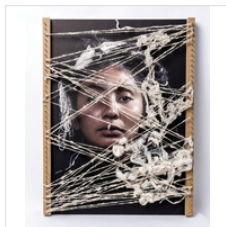

LOU PERALTA

Disassemble #48, 2019
Archival pigment print with cinnamon and wood stripes

23 × 22 in
58.4 × 55.9 cm
Edition #1 of 7 + 1AP

\$2,500

LOU PERALTA

Disassemble #36, 2019
Archival pigment print with wood and silk thread tinted with añil, grant cochinilla and pericon

17 8/25 × 25 59/100 × 2 9/25 in
44 × 65 × 6 cm
Unique

\$3,000

LOU PERALTA

Disassemble #38, 2019
Archival pigment print with bamboo, feathers and henequen thread

33 23/50 × 26 9/25 × 39/50 in
85 × 67 × 2 cm
Unique

\$4,000
(framed as is)

LOU PERALTA

Disassemble #43, 2019
Archival pigment print with hand made silk thread, fragments of silk cocoon and wood

23 3/100 × 17 51/100 × 2 in
58.5 × 44.5 × 5.1 cm
Unique

\$3,000