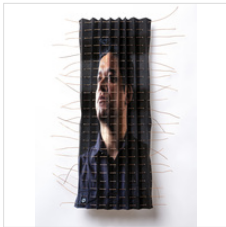

LOU PERALTA

Disassemble #34, 2019
Archival pigment print on rice paper with copper wire

23 31/50 × 17 71/100 × 3 27/50 in
60 × 45 × 9 cm
Edition #1 of 10 + 1AP

$2,000