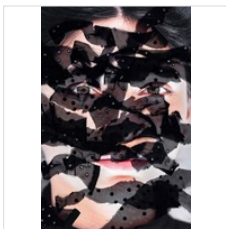

LOU PERALTA

Disassemble #19, 2018

Archival pigment print and cloth

21 × 16 in

53.3 × 40.6 cm

Edition #1 of 3 + 1AP

$1,500