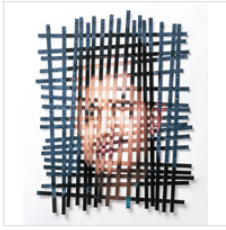

23 33/100 × 15 47/100 in
59.3 × 39.3 cm
Edition of 10 + 1AP

\$1,500

LOU PERALTA

Disassemble #30, 2018
Archival pigment print

23 3/5 × 15 7/10 in
59.9 × 39.9 cm
Edition of 10 + 1AP

\$900

LOU PERALTA

Disassemble #39B, 2019
Archival pigment print