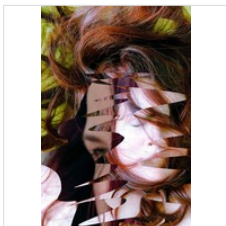

LOU PERALTA

Disassemble #30, 2018
Archival pigment print

23 3/5 × 15 7/10 in
59.9 × 39.9 cm
Edition of 10 + 1AP

$900