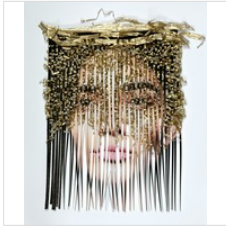

\$3,000
as diptych with
Disassemble #24-2

LOU PERALTA

Disassemble #24-2, 2018

Archival pigment print mounted on wood board with nails & cord

20 × 17 in

50.8 × 43.2 cm

Edition #1 of 3 + 1AP

\$3,000
as diptych with
Disassemble #24-1