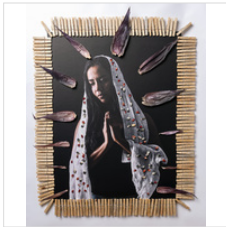

27 4/25 × 19 17/25 × 2 9/25 in
69 × 50 × 6 cm
Unique

\$3,000

LOU PERALTA

Disassemble #25, 2019
Archival pigment print on white board

27 1/2 × 19 in
69.9 × 48.3 cm
Edition #1 of 10 + 1AP

\$1,500

LOU PERALTA

Disassemble #41, 2019
Archival pigment print with corn leaf, corn seeds and wood clothespins