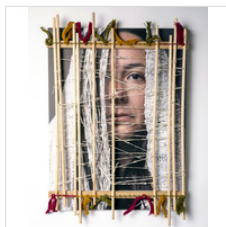

LOU PERALTA

Disassemble #48, 2019
Archival pigment print with cinnamon and wood stripes

23 × 22 in
58.4 × 55.9 cm
Edition #1 of 7 + 1AP

\$2,500

LOU PERALTA

Disassemble #36, 2019
Archival pigment print with wood and silk thread tinted with añil, grant cochinilla and pericon