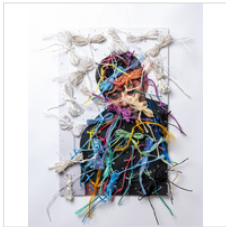

19 17/25 × 15 7/20 in
50 × 39 cm
Edition of 10 + 1AP

\$1,500

LOU PERALTA

Disassemble #52, 2019
Archival pigment print with natural raffia cord

22 1/25 × 15 37/50 × 39/50 in
56 × 40 × 2 cm

\$1,500

LOU PERALTA