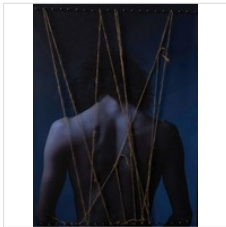

LOU PERALTA

Disassemble #24-1, 2018
Archival pigment print mounted on wood board with nails & cord

23 3/4 × 17 in
60.3 × 43.2 cm
Edition #1 of 3 + 1AP

$3,000
as diptych with
Disassemble #24-2