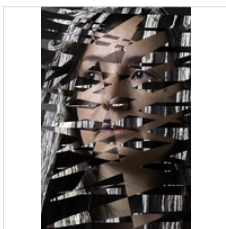

18 3/10 × 15 37/50 in
46.5 × 40 cm
Unique

\$1,500

LOU PERALTA

Disassemble #42, 2019
Archival pigment print with plastic market bag

24 2/5 × 23 21/50 in
62 × 59.5 cm
Unique

\$3,000

LOU PERALTA

Disassemble #46, 2019
Archival pigment print on metallic paper with metal fiber