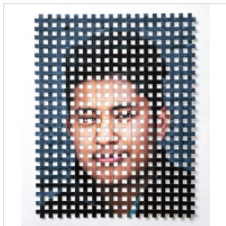

LOU PERALTA

Disassemble #39A, 2019
Archival pigment print

18 1/2 × 13 14/25 in
47 × 34.4 cm
Edition of 10 + 1AP

$1,500